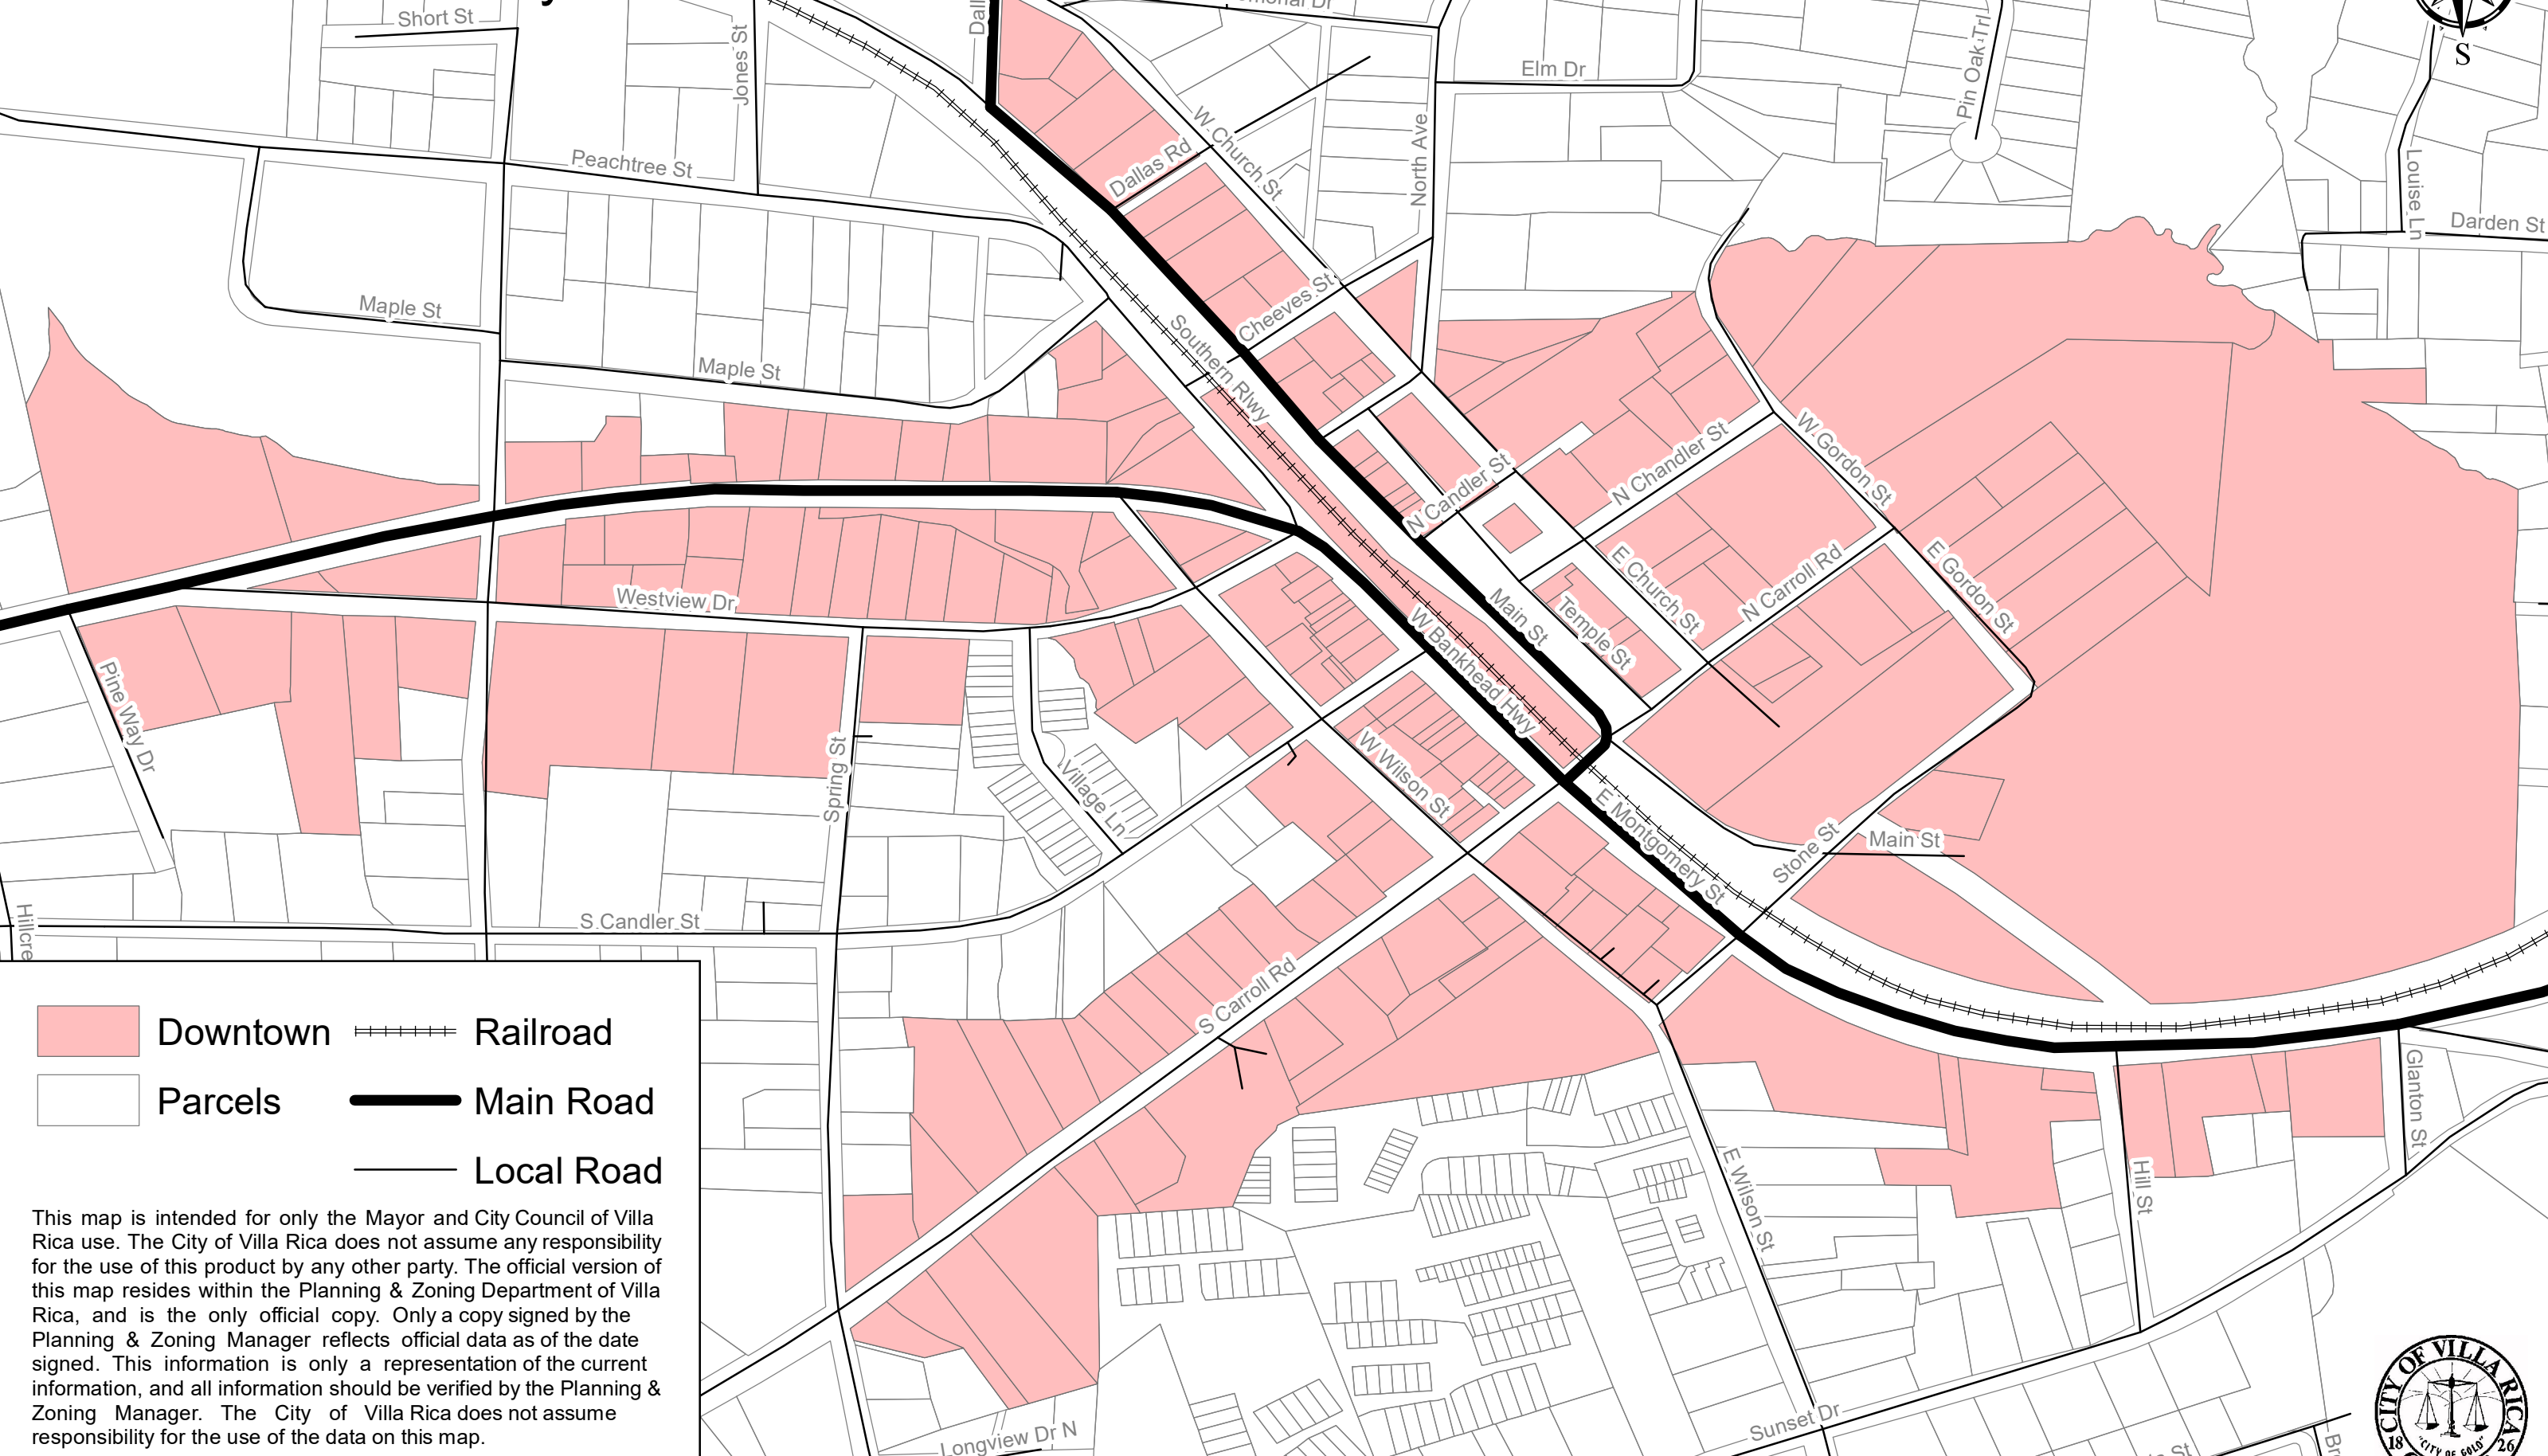

Main Street Program Service Area Boundary

	Downtown		Railroad
	Parcels		Main Road
			Local Road

This map is intended for only the Mayor and City Council of Villa Rica use. The City of Villa Rica does not assume any responsibility for the use of this product by any other party. The official version of this map resides within the Planning & Zoning Department of Villa Rica, and is the only official copy. Only a copy signed by the Planning & Zoning Manager reflects official data as of the date signed. This information is only a representation of the current information, and all information should be verified by the Planning & Zoning Manager. The City of Villa Rica does not assume responsibility for the use of the data on this map.